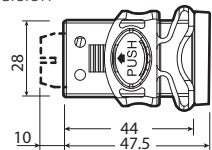

"small wide" version

Easy to customise

The polycarbonate keypad makes customising the controllers extremely easy.