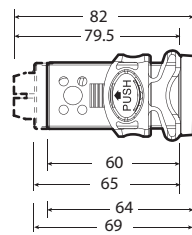

Faceplates and drilling templates

ir33+