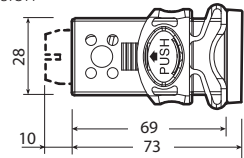

"wide" version