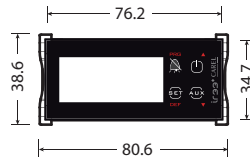

Faceplates and drilling templates

ir33+